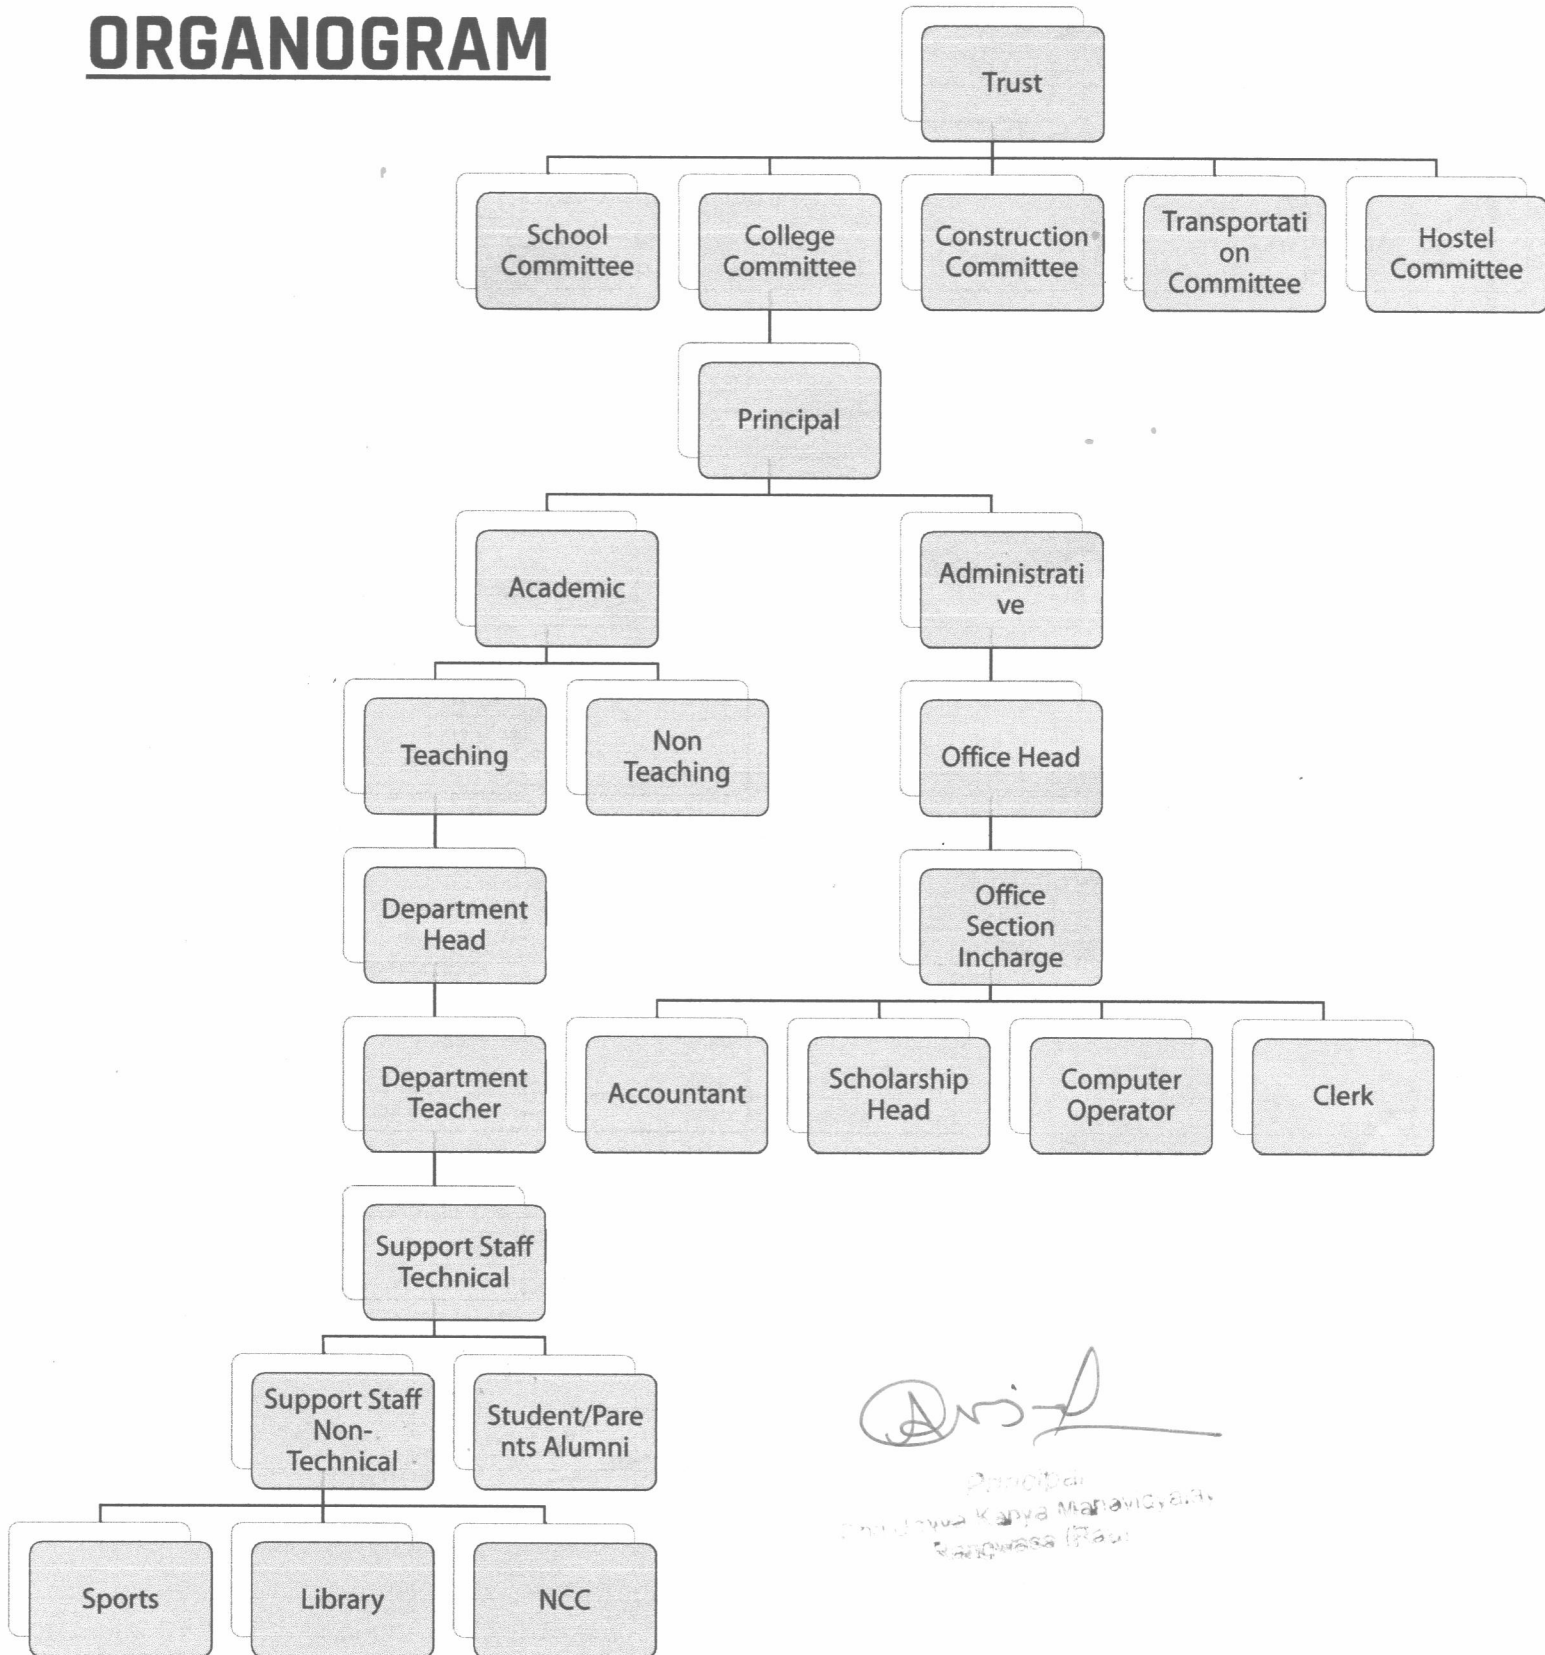

## ORGANOGRAM

*(Signature)*  
Principal  
Shri Umiya Kanya Mahavidyalaya,  
Rangwasa (Rau)